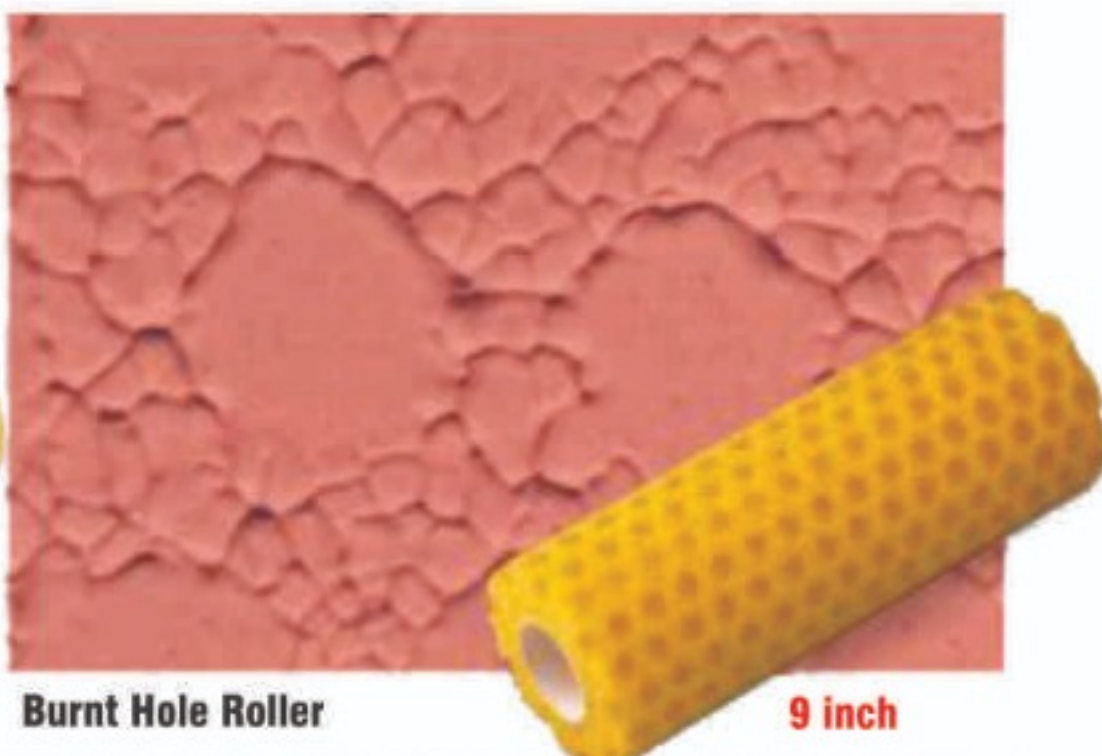

Sansii Texture Roller

9 inch

9 inch

9 inch

9 inch

9 inch

9 inch