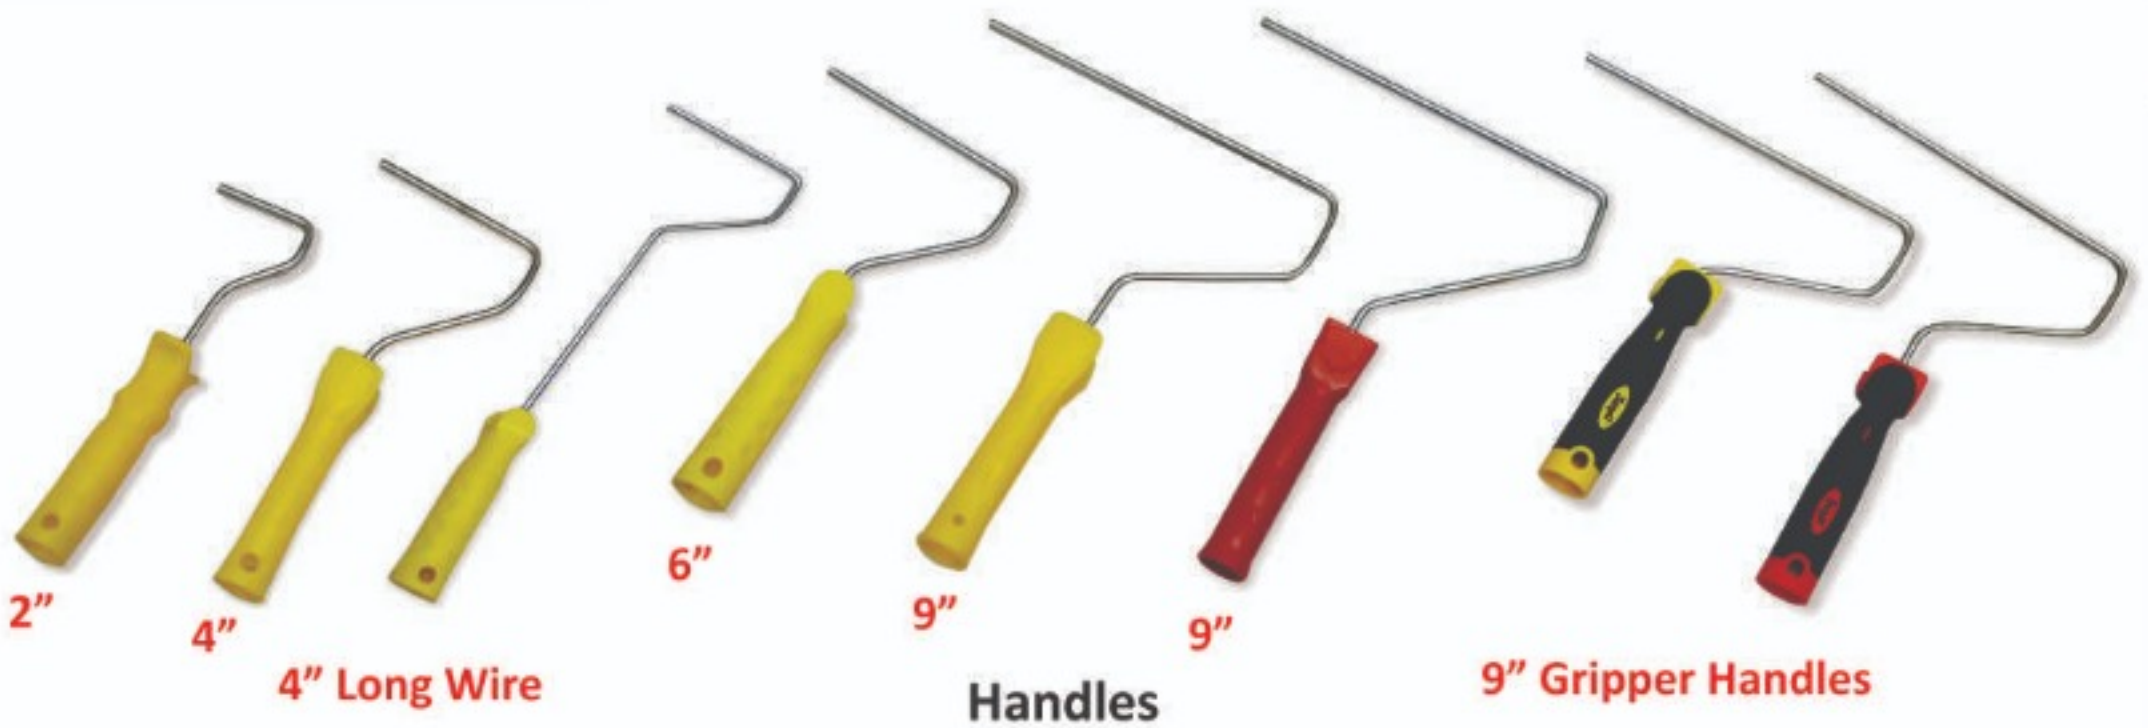

Paint Mixer

Expansion Stick

Sansii Enamel Thinners

Sansii NC Thinners

4" Long Wire

Handles

9" Gripper Handles

Aerosol Spray Paints