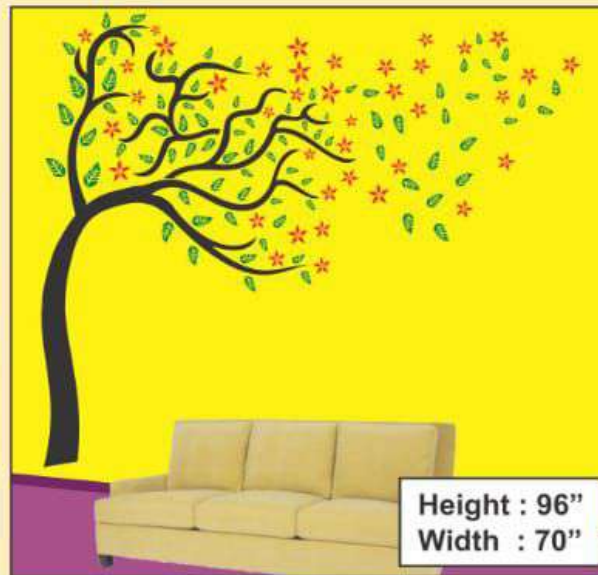

Full Wall Stencils

SS - 150